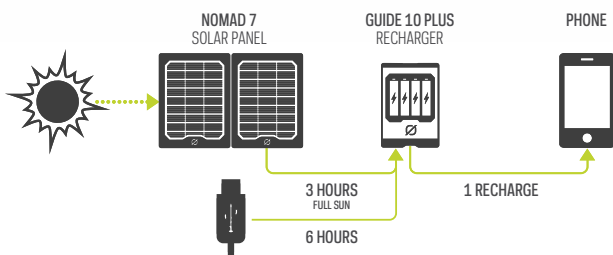

Optimized for Solar Charging

Rapid charge from the Goal Zero Nomad 7 Solar Panel – a rugged, 7-watt panel that works to power up anywhere. Also charges from any USB port.

#41002 GUIDE 10 PLUS SOLAR RECHARGING KIT

#21005 GUIDE 10 PLUS RECHARGER

HOW IT WORKS

WHAT IT POWERS

GUIDETM10^{PLUS}

RECHARGER

CHARGE TIME

USB Source	6-10 hours
Nomad 7	3-6 hours

GUIDE 10 PLUS RECHARGER

INPUT: USB-mini Port: 5V, up to 0.8A (4W max), regulated

Mini Solar Port: 6.5V, up to 1.1A (7W max), not regulated

OUTPUTS: Batteries: 4x AA or AAA NiMH cells

USB Standard Port: 5V, up to 1A (5W max), regulated