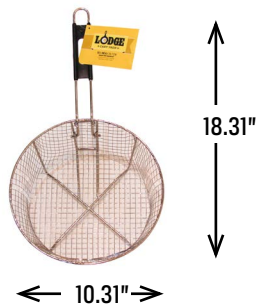

NOTES:

Color hangtag, in English, Spanish and French.

click image for product specs